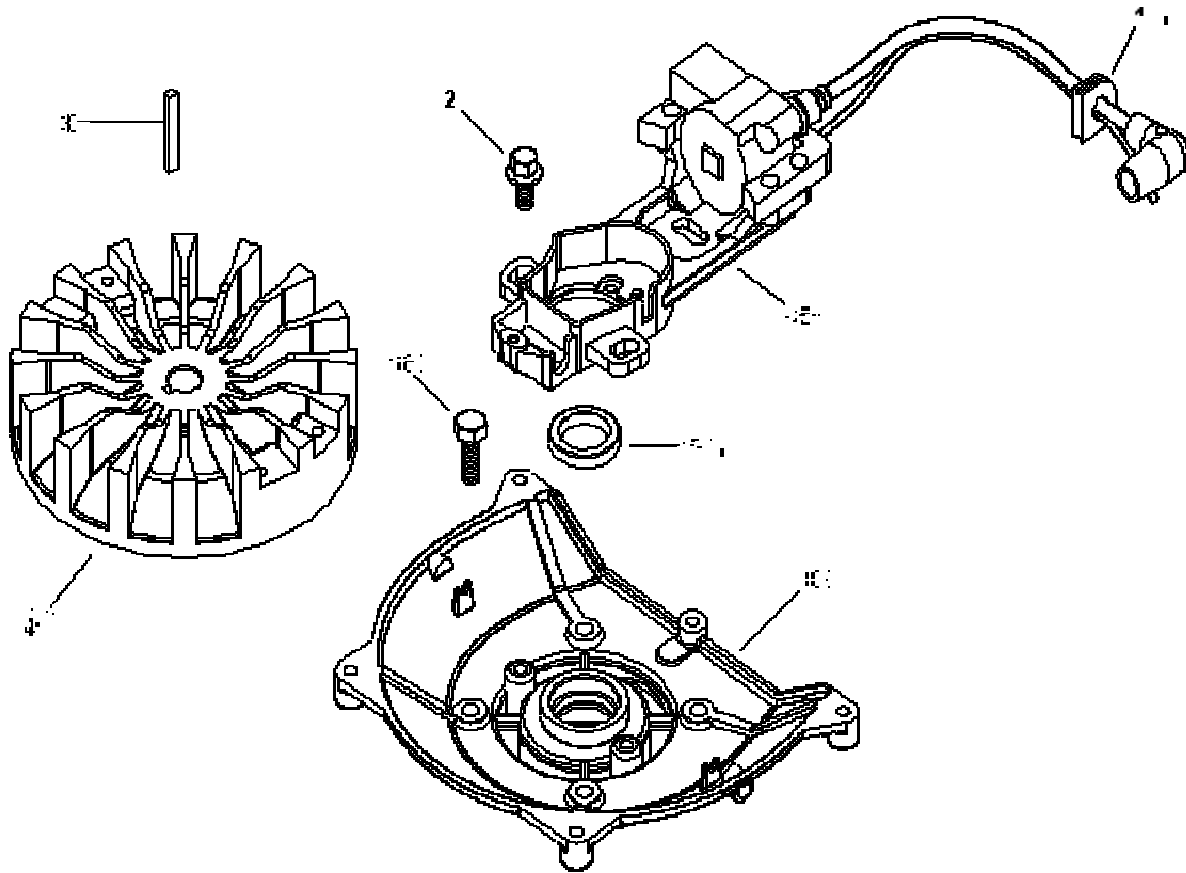

[A180560 Ignition System](#)

| <u>No</u> | <u>Part Number</u> | <u>Quantity</u> | <u>Description</u>       |
|-----------|--------------------|-----------------|--------------------------|
| 1         | 175899             | 1               | Grommet                  |
| 2         | 1457               | 3               | 1/4 - 20 x 1/2 bolt      |
| 3         | 128498             | 1               | Flywheel Key             |
| 4*        | 174097-2           | 1               | Flywheel CCW             |
| 4*        | 175097             | 1               | Flywheel CW              |
| 5         | A 180560           | 1               | Complete Stator Assembly |
| 6         | 1472               | 4               | 1/4 - 20 x 3/4 bolt      |
| 7         | 2770146-1          | 1               | Seal                     |
| 8         | A180038            | 1               | Support Plate with seal  |

\* Specify engine rotation and model when ordering flywheel.