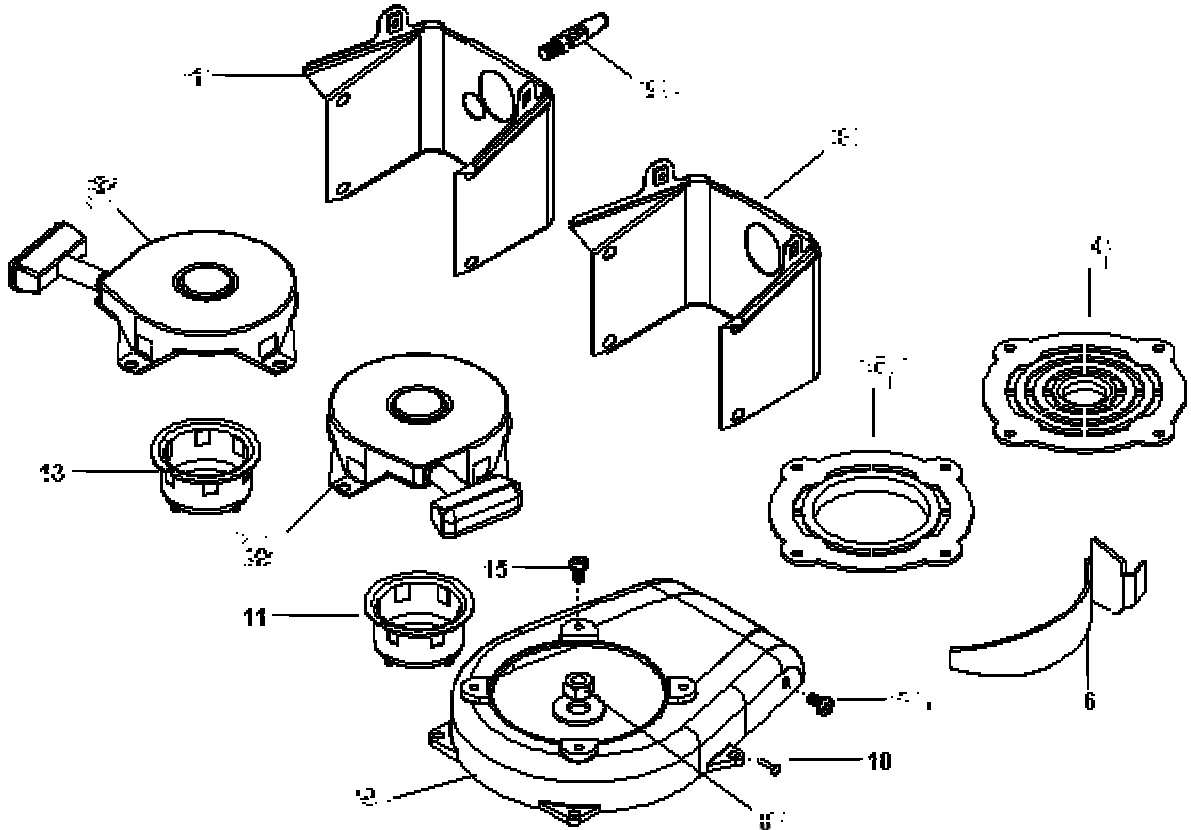

**Model 82007, 82029, 82050  
Starter and Fan Housing (for A180560 Ignition)**

<u>No</u>	<u>Part Number</u>	<u>Quantity</u>	<u>Description</u>
1	560648	1	Cylinder Cover
2	560365	1	Compression Valve
	560282	1	Valve Washer (not Shown)
3	174648-1	1	Cylinder Cover
4	180597-1	1	Kart Screen
5	15603-1	1	Screen
6	A180681	1	Air Deflector
7	1096	4	Bolt
8RH	1354	1	Flywheel Nut RH
8LH	1353	1	Flywheel Nut LH

<u>No</u>	<u>Part Number</u>	<u>Quantity</u>	<u>Description</u>
9	175596-1	1	Fan Housing
10	1439	6	Bolt
11	560456	1	Starter Cup (CCW)
12	264063	1	Pull Starter (CCW)
13	256456	1	Starter Cup (CW)
14	248063	1	Pull Starter (CW)
15	1096	4	Bolt