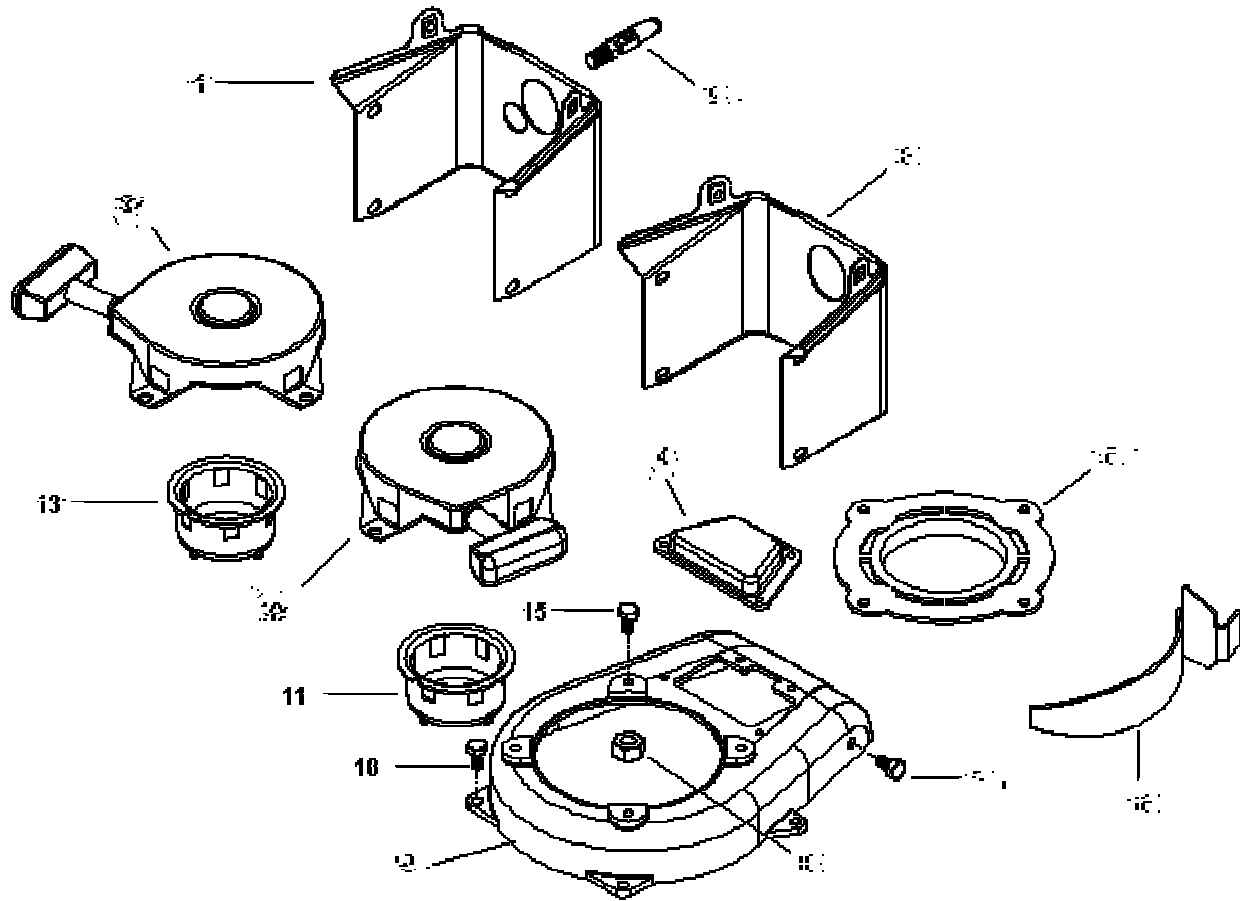

**Model 82031, 82035, 82038, 82042, 82059, 82062
Starter and Fan Housing (for A560475 Ignition)**

<u>No</u>	<u>Part Number</u>	<u>Quantity</u>	<u>Description</u>
1	560648	1	Cylinder Cover
2	560365	1	Compression Valve
	560282	1	Valve Washer (not Shown)
3	174648-1	1	Cylinder Cover
4	559408	1	Coil Cover
5	15603-1	1	Screen
6	A180681	1	Air Deflector
7	1096	4	Bolt
8RH	1354	1	Flywheel Nut RH
8LH	1353	1	Flywheel Nut LH

<u>No</u>	<u>Part Number</u>	<u>Quantity</u>	<u>Description</u>
9	560596	1	Fan Housing
10	1439	6	Bolt
11	560456	1	Starter Cup (CCW)
12	264063	1	Pull Starter (CCW)
13	256456	1	Starter Cup (CW)
14	248063	1	Pull Starter (CW)
15	1096	4	Bolt